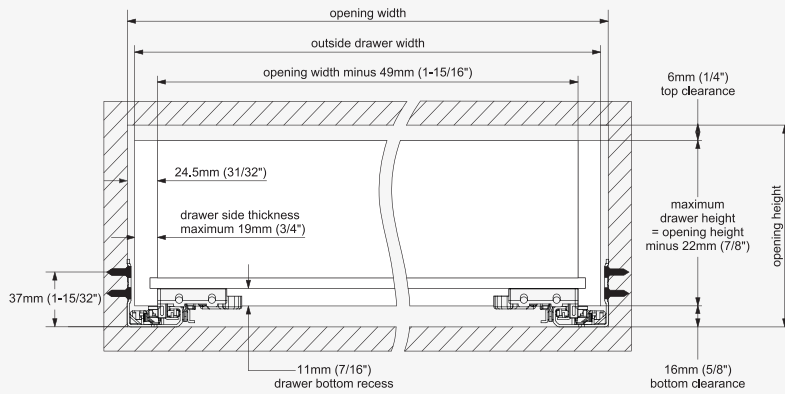

## Drawer box specification

### Front view

**Note:** The inside drawer width must equal Cabinet opening width minus 49mm (1-15/16") to align and function optimally

**Example:** For 508mm (20") inside cabinet width and a 19mm (3/4") thick drawer panel, 508mm (20") minus 11mm (7/16") = 497mm (19 9/16") drawer width.

## Runner mounting specifications

| Runner SKU number   | Nominal length | Runner length   | Assembly length | Extension length | Screw locations for frameless cabinet |                   | Inside cabinet depth Minimum |
|---------------------|----------------|-----------------|-----------------|------------------|---------------------------------------|-------------------|------------------------------|
|                     |                |                 |                 |                  | A                                     | B                 |                              |
| TCH-23303 19.457.3D | 457mm (18")    | 470mm (18-1/2") | 441mm (17-3/8") | 419mm (16-1/2")  | -                                     | 261mm (10-9/32")  | 495mm (19 1/2")              |
| TCH-23303 19.533.3D | 533mm (21")    | 546mm (21-1/2") | 517mm (20-3/8") | 495mm (19-1/2")  | 261mm (10-9/32")                      | 325mm (12-13/16") | 572mm (22 1/2")              |
| TCH-23303 19.610.3D | 610mm (24")    | 623mm (24-1/2") | 594mm (23-3/8") | 572mm (22-1/2")  | 261mm (10-9/32")                      | 421mm (16-9/16")  | 648mm (25 1/2")              |