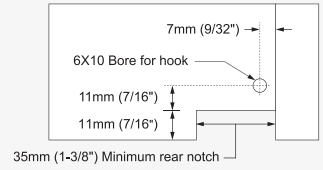

Drawer back preparation

Rear view

Calculating outside drawer width

For drawer side panel thickness	19mm (3/4")	18mm (23/32")	17mm (21/32")	16mm (5/8")	15mm (19/32")
Deduct from inside cabinet width	11mm (7/16")	13mm (1/2")	15mm (19/32")	17mm (21/32")	19mm (3/4")

Example: For 508mm (20") inside cabinet width and a 19mm (3/4") thick drawer panel, 508mm (20") minus 11mm (7/16") = 497mm (19 9/16") drawer width.