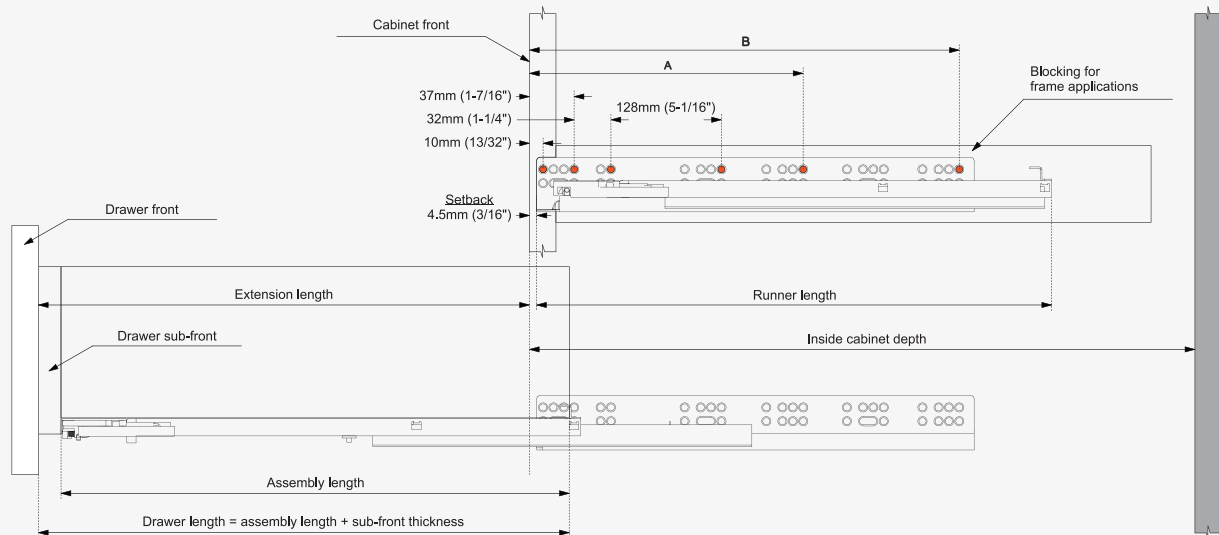

Runner mounting specifications

Runner SKU number	Nominal length	Runner length	Assembly length	Extension length	Screw locations for frameless cabinet		Inside cabinet depth Minimum
					A	B	
TCH-23303 19.457.3D	457mm (18")	470mm (18-1/2")	441mm (17-3/8")	419mm (16-1/2")	-	261mm (10-9/32")	495mm (19 1/2")
TCH-23303 19.533.3D	533mm (21")	546mm (21-1/2")	517mm (20-3/8")	495mm (19-1/2")	261mm (10-9/32")	325mm (12-13/16")	572mm (22 1/2")
TCH-23303 19.610.3D	610mm (24")	623mm (24-1/2")	594mm (23-3/8")	572mm (22-1/2")	261mm (10-9/32")	421mm (16-9/16")	648mm (25 1/2")