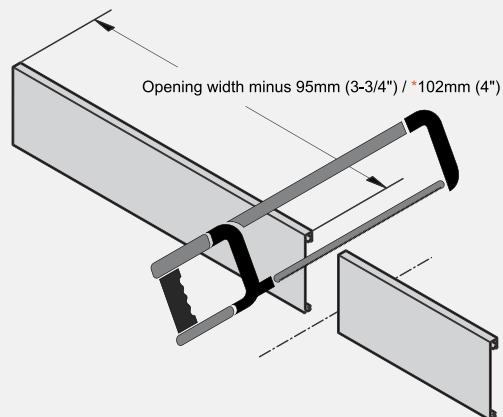

LVL-1 Inner Drawer Specifications

Drawer backboard

i The * asterisk number for 19mm runner thickness

Drawer front

i The * asterisk number for 19mm runner thickness

Drawer bottom board

i The * asterisk number for 19mm runner thickness

Drawer backboard

Drawer front

i Detaching drawer front

Drawer bottom board