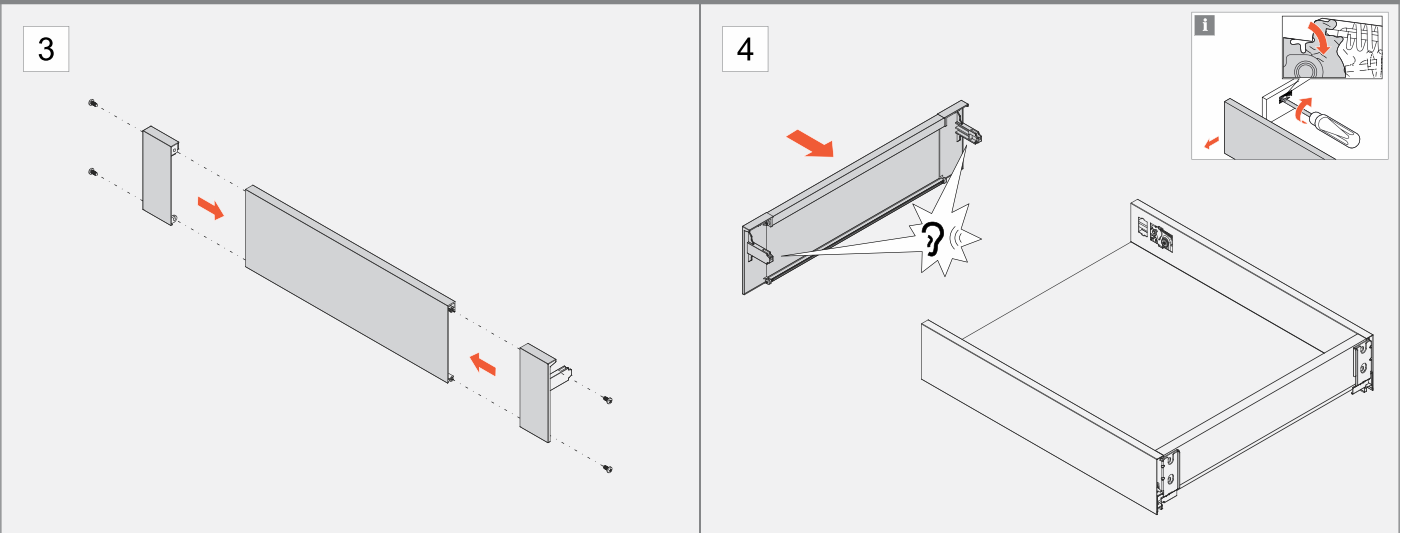

LVL-1 Inner Drawer Specifications

Drawer backboard

i The * asterisk number for 19mm runner thickness

Drawer front

i The * asterisk number for 19mm runner thickness

Drawer bottom board

i The * asterisk number for 19mm runner thickness

Drawer backboard

Drawer front

i Detaching drawer front

Drawer bottom board