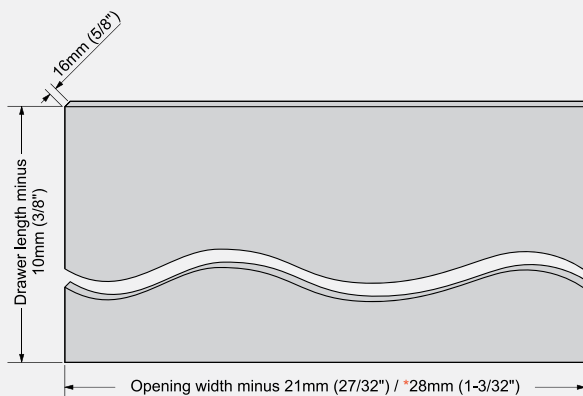

LVL-1 Inner Drawer Specifications

Drawer backboard

i The * asterisk number for 19mm runner thickness

Drawer front

i The * asterisk number for 19mm runner thickness

Drawer bottom board

i The * asterisk number for 19mm runner thickness