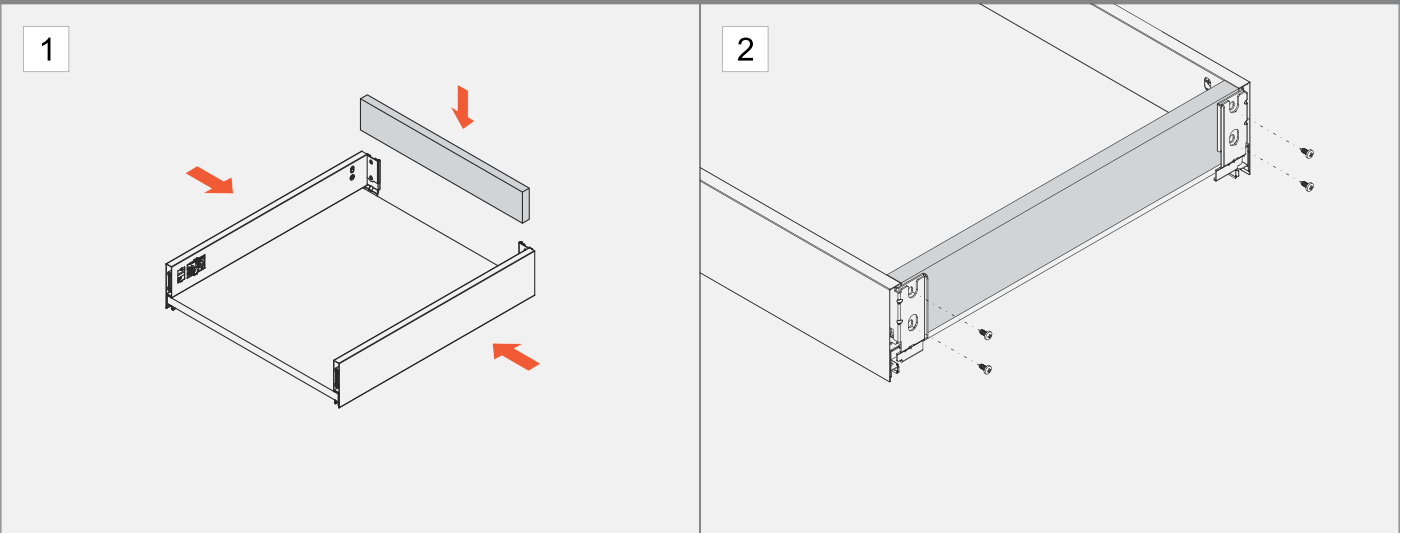

LVL-1 Inner Drawer Specifications

Drawer backboard

i The * asterisk number for 19mm runner thickness

Drawer front

i The * asterisk number for 19mm runner thickness

Drawer bottom board

i The * asterisk number for 19mm runner thickness

Drawer backboard

Drawer front

i Detaching drawer front

Drawer bottom board