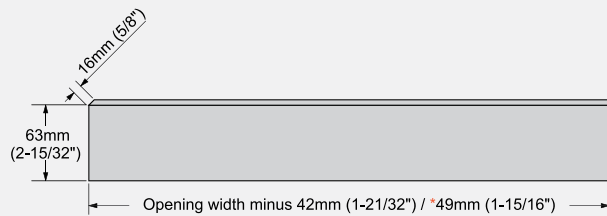

LVL-1 Inner Drawer Specifications

Drawer backboard

i The * asterisk number for 19mm runner thickness

Drawer front

i The * asterisk number for 19mm runner thickness

Drawer bottom board

i The * asterisk number for 19mm runner thickness