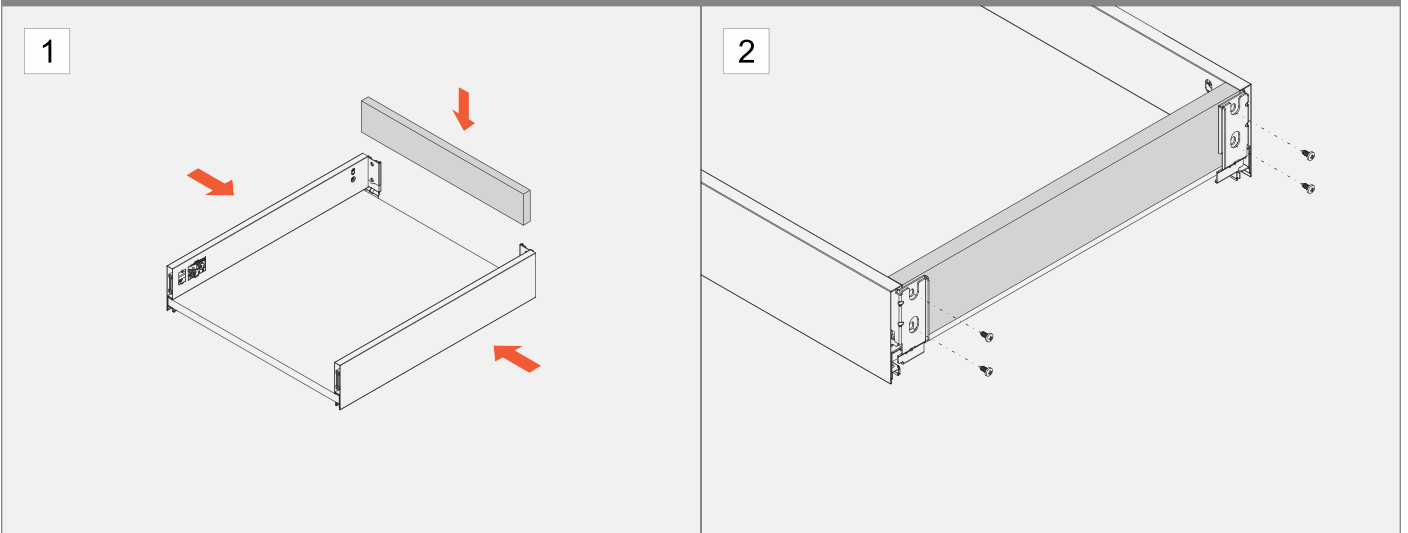

LVL-1 Drawer Box Specifications

Drawer backboard

i The * asterisk number for 19mm runner thickness

Drawer front

i The * asterisk number for 19mm runner thickness

Drawer bottom board

i The * asterisk number for 19mm runner thickness

Drawer backboard

Drawer front

i Detaching drawer front

Drawer bottom board