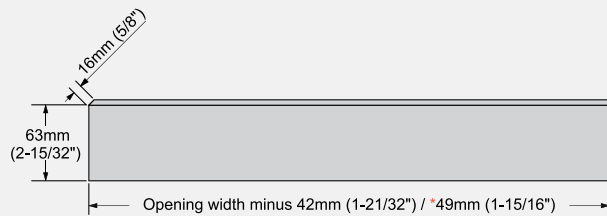

LVL-1 Drawer Box Specifications

Drawer backboard

i The * asterisk number for 19mm runner thickness

Drawer front

i The * asterisk number for 19mm runner thickness

Drawer bottom board

i The * asterisk number for 19mm runner thickness