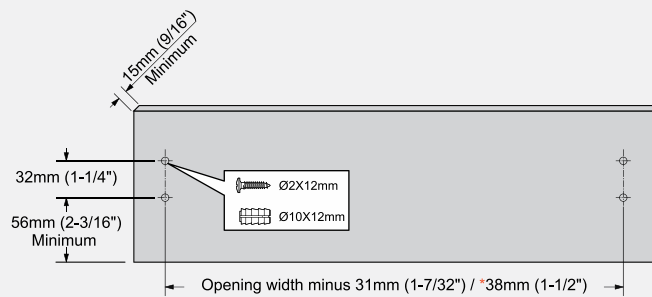

LVL-1 Drawer Box Specifications

Drawer backboard

i The * asterisk number for 19mm runner thickness

Drawer front

i The * asterisk number for 19mm runner thickness

Drawer bottom board

i The * asterisk number for 19mm runner thickness