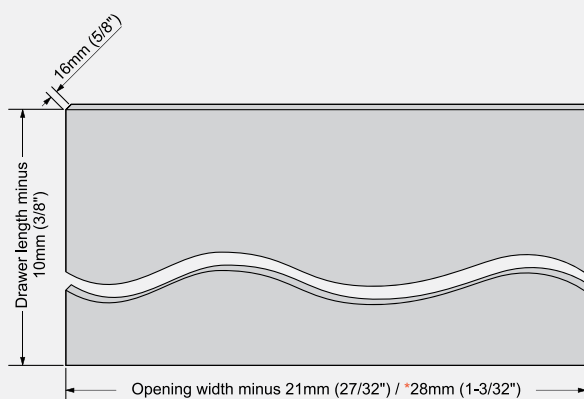

LVL-1 Drawer Box Specifications

Drawer backboard

i The * asterisk number for 19mm runner thickness

Drawer front

i The * asterisk number for 19mm runner thickness

Drawer bottom board

i The * asterisk number for 19mm runner thickness