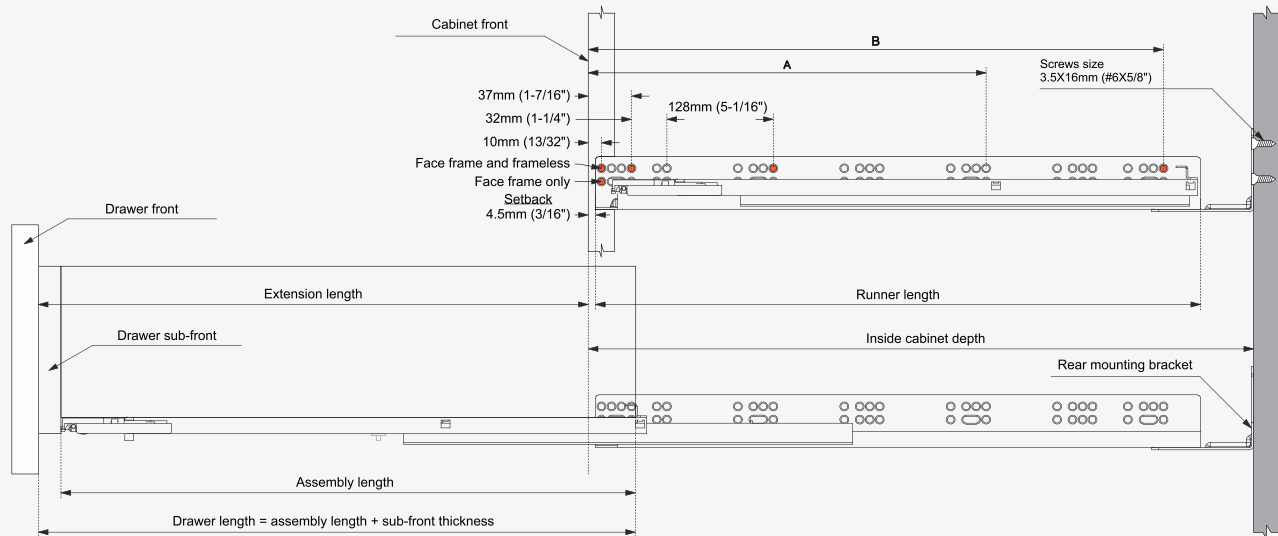

## Drawer box specification

Front view

**Note:** The inside drawer width must equal Cabinet opening width minus 49mm (1-15/16") to align and function optimally

**Example:** For 508mm (20") inside cabinet width and a 19mm (3/4") thick drawer panel, 508mm (20") minus 11mm (7/16") = 497mm (19 9/16") drawer width.

### TCH - 23000 R.S.01 Rear mounting

Front view

**Note:** Use a minimum of three screws per bracket

## Runner mounting specifications

**Note:** The orange dots show the locations where fixing screws should be installed to achieve the specified load ratings

Runner SKU number	Nominal length	Runner length	Assembly length	Extension length	Screw locations for frameless cabinet		Inside cabinet depth with rear attachment	
					A	B	Minimum	Maximum
TCH-23104 19.229.3D	229mm (9")	242mm (9-1/2")	213mm (8-3/8")	140mm (5-1/2")	-	229mm (9-1/32")	267mm (10 1/2")	292mm (11 1/2")
TCH-23104 19.305.3D	305mm (12")	318mm (12-1/2")	289mm (11-3/8")	257mm (10-1/8")	-	261mm (10-9/32")	343mm (13 1/2")	368mm (14 1/2")
TCH-23104 19.381.3D	381mm (15")	394mm (15-1/2")	365mm (14-3/8")	343mm (13-1/2")	261mm (10-9/32")	357mm (14-1/16")	419mm (16 1/2")	445mm (17 1/2")
TCH-23104 19.457.3D	457mm (18")	470mm (18-1/2")	441mm (17-3/8")	419mm (16-1/2")	357mm (14-1/16")	453mm (17-27/32")	495mm (19 1/2")	521mm (20 1/2")
TCH-23104 19.533.3D	533mm (21")	546mm (21-1/2")	517mm (20-3/8")	495mm (19-1/2")	357mm (14-1/16")	517mm (20-11/32")	572mm (22 1/2")	597mm (23 1/2")
TCH-23104 19.610.3D	610mm (24")	623mm (24-1/2")	594mm (23-3/8")	572mm (22-1/2")	357mm (14-1/16")	581mm (22-7/8")	648mm (25 1/2")	673mm (26 1/2")