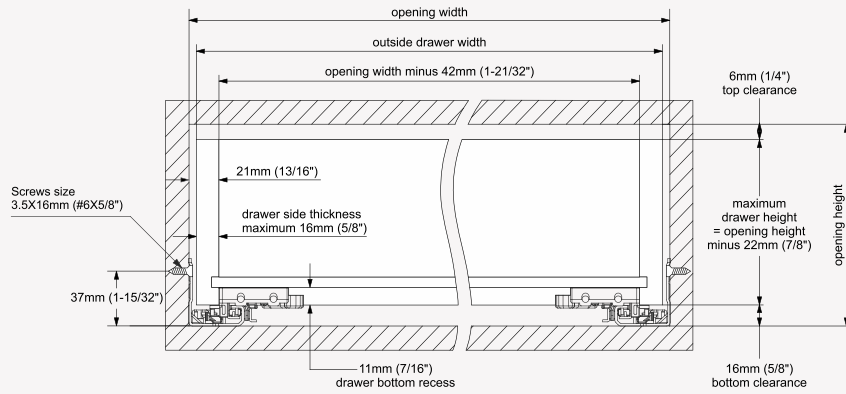

## Drawer box specification

Front view

**Note:** The inside drawer width must equal Cabinet opening width minus 49mm (1-15/16") to align and function optimally

### Calculating outside drawer width

For drawer side panel thickness	19mm (3/4")	18mm (23/32")	17mm (21/32")	16mm (5/8")	15mm (19/32")
Deduct from inside cabinet width	11mm (7/16")	13mm (1/2")	15mm (19/32")	17mm (21/32")	19mm (3/4")

**Example:** For 508mm (20") inside cabinet width and a 19mm (3/4") thick drawer panel, 508mm (20") minus 11mm (7/16") = 497mm (19 9/16") drawer width.

## Runner mounting specifications

**Note:** The orange dots show the locations where fixing screws should be installed to achieve the specified load ratings

Runner SKU number	Nominal length	Runner length	Assembly length	Extension length	Screw locations for frameless cabinet		Inside cabinet depth with rear attachment	
					A	B	Minimum	Maximum
TCH-23104 19.229.3D	229mm (9")	242mm (9-1/2")	213mm (8-3/8")	140mm (5-1/2")	-	229mm (9-1/32")	267mm (10 1/2")	292mm (11 1/2")
TCH-23104 19.305.3D	305mm (12")	318mm (12-1/2")	289mm (11-3/8")	257mm (10-1/8")	-	261mm (10-9/32")	343mm (13 1/2")	368mm (14 1/2")
TCH-23104 19.381.3D	381mm (15")	394mm (15-1/2")	365mm (14-3/8")	343mm (13-1/2")	261mm (10-9/32")	357mm (14-1/16")	419mm (16 1/2")	445mm (17 1/2")
TCH-23104 19.457.3D	457mm (18")	470mm (18-1/2")	441mm (17-3/8")	419mm (16-1/2")	357mm (14-1/16")	453mm (17-27/32")	495mm (19 1/2")	521mm (20 1/2")
TCH-23104 19.533.3D	533mm (21")	546mm (21-1/2")	517mm (20-3/8")	495mm (19-1/2")	357mm (14-1/16")	517mm (20-11/32")	572mm (22 1/2")	597mm (23 1/2")
TCH-23104 19.610.3D	610mm (24")	623mm (24-1/2")	594mm (23-3/8")	572mm (22-1/2")	357mm (14-1/16")	581mm (22-7/8")	648mm (25 1/2")	673mm (26 1/2")