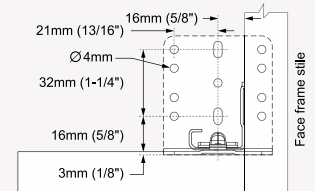

TCH - 23000 R.S.01 Rear mounting

Front view

Note: Use a minimum of three screws per bracket