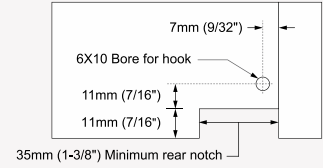

Drawer back preparation

Rear view