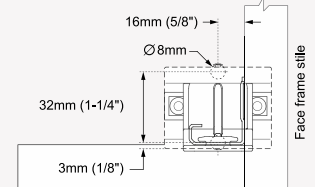

TCH - 23000 R.P.01 Rear mounting

Front view