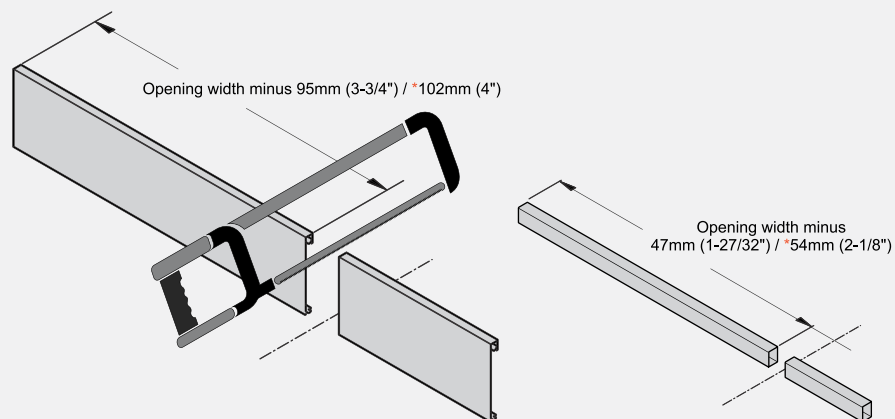

Drawer front

i The * asterisk number for 19mm runner thickness