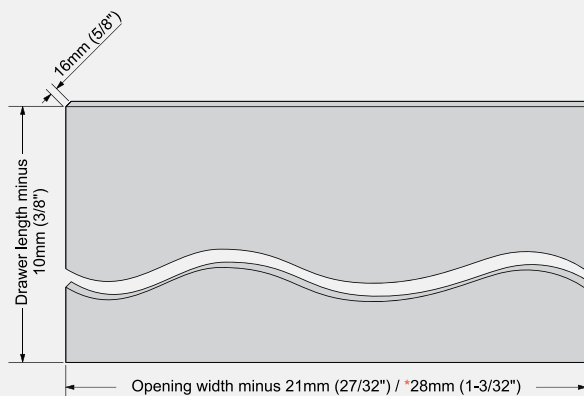

Drawer bottom board

i The * asterisk number for 19mm runner thickness