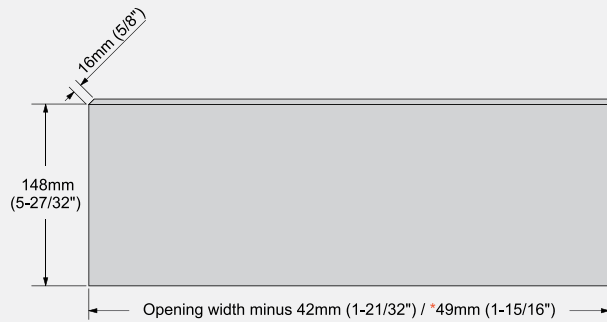

## LVL-3 Inner Drawer Specifications

### Drawer backboard

**i** The \* asterisk number for 19mm runner thickness

### Drawer front

**i** The \* asterisk number for 19mm runner thickness