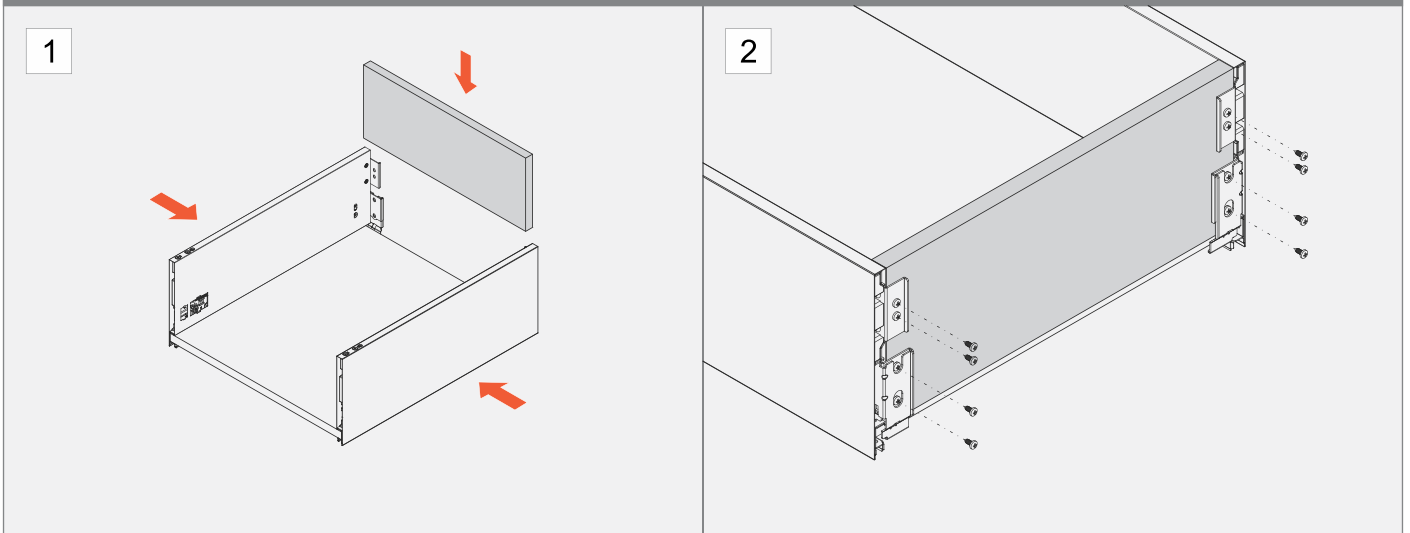

Drawer backboard