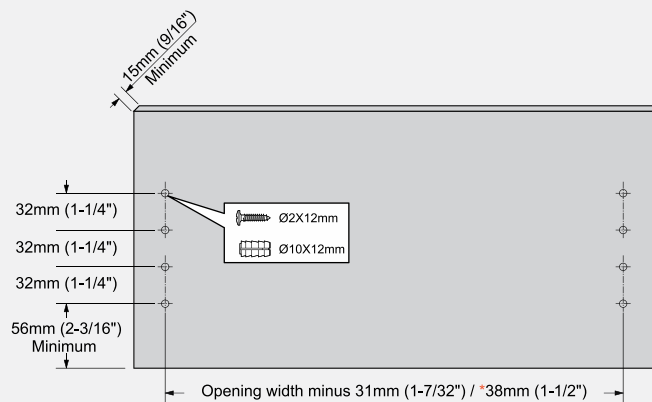

Drawer front

i The * asterisk number for 19mm runner thickness