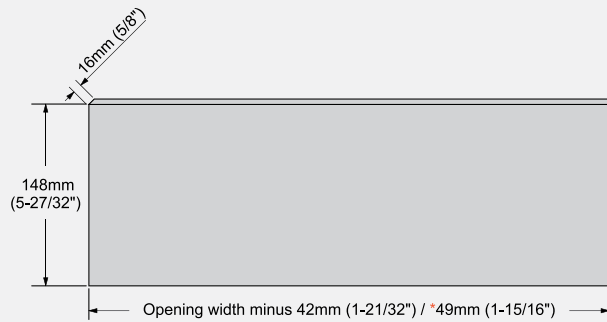

## LVL-3 Drawer Box Specifications

### Drawer backboard

**i** The \* asterisk number for 19mm runner thickness

### Drawer front

**i** The \* asterisk number for 19mm runner thickness