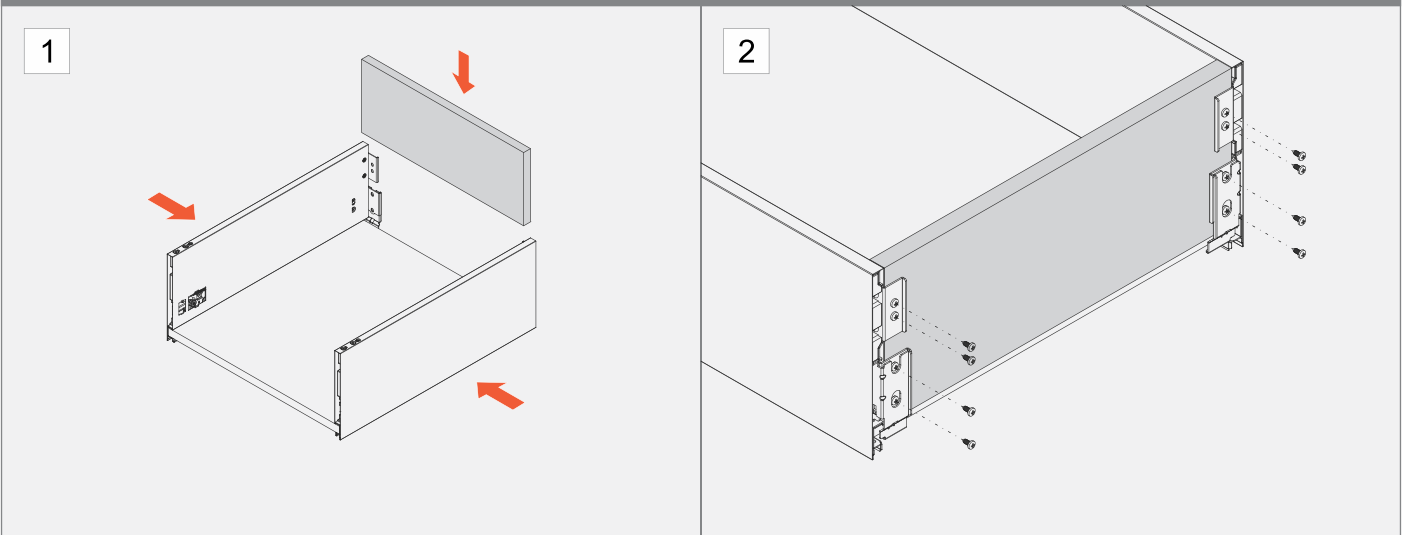

Drawer backboard