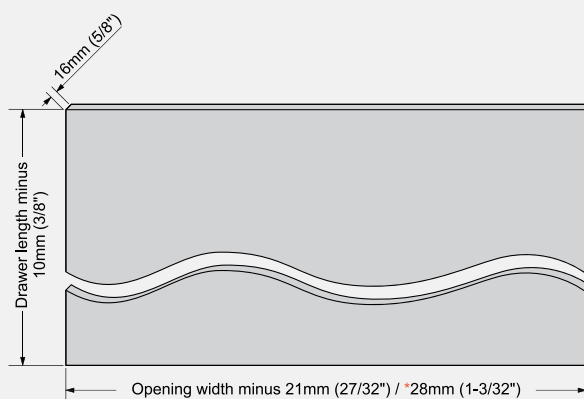

Drawer bottom board

i The * asterisk number for 19mm runner thickness